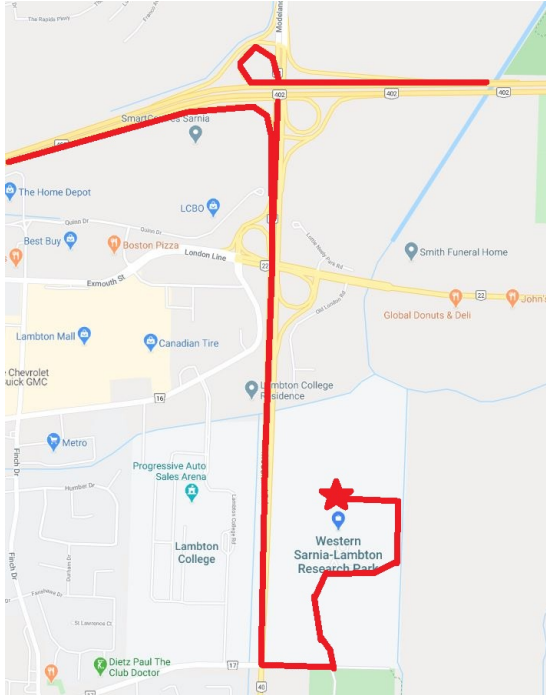

The IEC is located at the Western Research Park at 1086 Modeland Road, Sarnia, ON

Directions from Hwy 402 to 1086 Modeland Road

Directions from Hwy 402

From Hwy 402 W

- Take Modeland Road/ON-40 S
- Turn left onto Wellington St
- Follow signs to the IEC
- Enter building 1020 at the north end of the Research Park

From Hwy 402 E

- Merge onto Modeland Rd/ON-40 S
- Turn left onto Wellington St
- Follow signs to the IEC
- Enter building 1020 at the north end of the Research Park

Directions from Hwy 40 N to 1086 Modeland Road

Directions from Hwy 40 N

- Turn right onto Wellington St
- Follow signs to the IEC
- Enter building 1020 at the north end of the Research Park