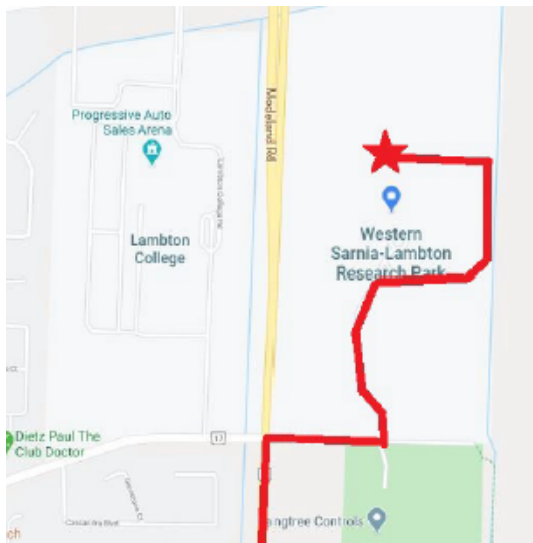

The IEC is located at the Western Research Park at 1086 Modeland Road, Sarnia, ON

Directions from Hwy 402 to 1086 Modeland Road

Directions from Hwy 402

From Hwy 402 W

- Take Modeland Road/ON-40 S
- Turn left onto Wellington St
- Follow signs to the IEC
- Enter building 1020 at the north end of the Research Park

From Hwy 402 E

- Merge onto Modeland Rd/ON-40 S
- Turn left onto Wellington St
- Follow signs to the IEC
- Enter building 1020 at the north end of the Research Park

Directions from Hwy 40 N to 1086 Modeland Road

Directions from Hwy 40 N

- Turn right onto Wellington St
- Follow signs to the IEC
- Enter building 1020 at the north end of the Research Park