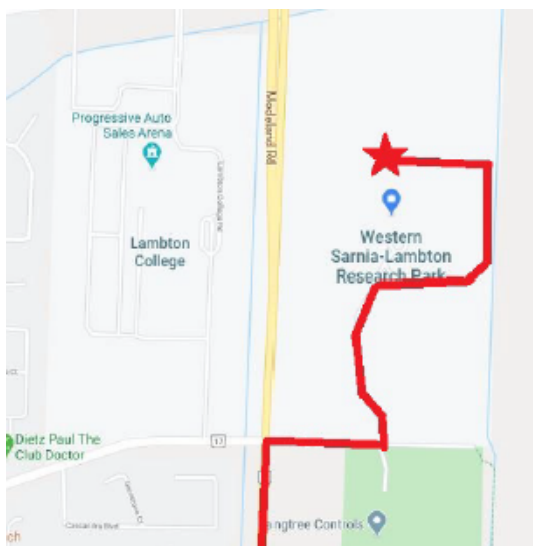

DIRECTIONS TO INDUSTRIAL EDUCATION CO-OPERATIVE

The IEC is located at the Western Research Park at 1086 Modeland Road, Sarnia, ON

Directions from Hwy 402 to 1086 Modeland Road

Directions from Hwy 402

From Hwy 402 E

- Take Modeland Road/ON-40 S
- Turn left onto Wellington St
- Turn left onto Research Pk Acc
- Follow signs to the IEC
- Enter building 1020 at the north end of the Research Park

From Hwy 402 W

- Merge onto Modeland Rd/ ON-40 S
- Turn left onto Wellington St
- Turn left onto Research Pk Acc
- Follow signs to the IEC
- Enter building 1030/1020 at the north end of the Research Park

Directions from Hwy 40 to 1086 Modeland Road

Directions from Hwy 40

- Turn right onto Wellington St
- Turn left onto Research Pk Acc
- Follow signs to the IEC
- Enter building 1030/1020 at the north end of the Research Park