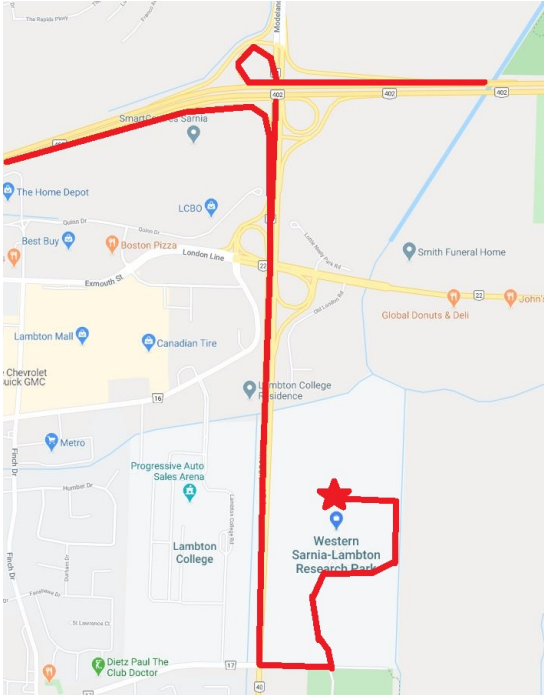

DIRECTIONS TO INDUSTRIAL EDUCATION CO-OPERATIVE

The IEC is located at the Western Research Park at 1086 Modeland Road, Sarnia, ON

Directions from Hwy 402 to 1086 Modeland Road

Directions from Hwy 402

From Hwy 402 E

- Take Modeland Road/ON-40 S
- Turn left onto Wellington St
- Turn left onto Research Pk Acc
- Follow signs to the IEC
- Enter building 1020 at the north end of the Research Park

From Hwy 402 W

- Merge onto Modeland Rd/ ON-40 S
- Turn left onto Wellington St
- Turn left onto Research Pk Acc
- Follow signs to the IEC
- Enter building 1030/1020 at the north end of the Research Park

Directions from Hwy 40 to 1086 Modeland Road

Directions from Hwy 40

- Turn right onto Wellington St
- Turn left onto Research Pk Acc
- Follow signs to the IEC
- Enter building 1030/1020 at the north end of the Research Park