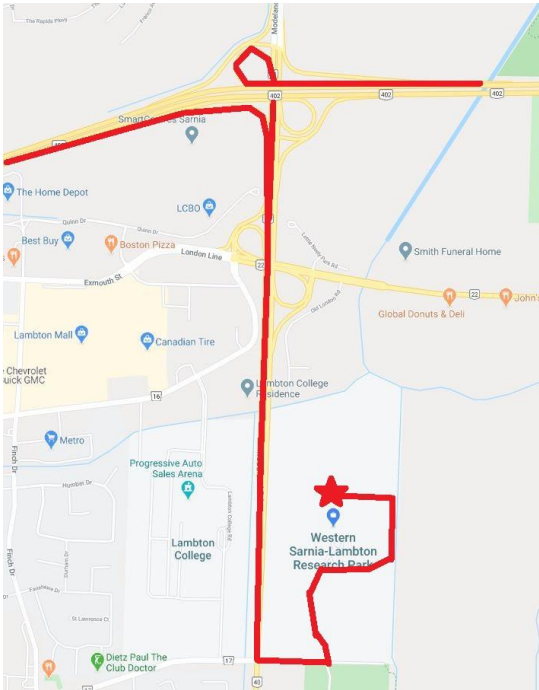

## Directions from Hwy 402 to 1086 Modeland Road

### Directions from Hwy 402

#### From Hwy 402 E

- Take Modeland Road/ON-40 S
- Turn left onto Wellington Street
- Follow signs to BASES
- Enter building 1020 at the north end of the Research Park

### Directions from Hwy 40

- Turn east onto Wellington St
- Follow signs to BASES
- Enter building 1020 at the north end of the Research Park