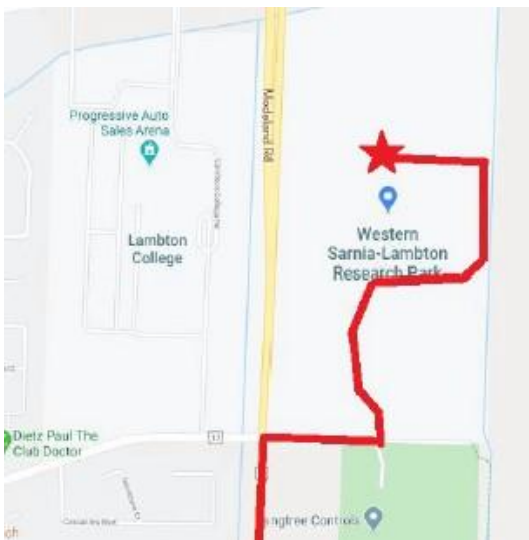

### Directions from Hwy 402

#### From Hwy 402 E

- Take Modeland Road/ON-40 S
- Turn left onto Wellington Street
- Follow signs to BASES
- Enter building 1020 at the north end of the Research Park

#### From Hwy 402 W

- Merge onto Modeland Rd/ ON-40 S
- Turn left onto Wellington Street
- Follow signs to BASES
- Enter building 1020 at the north end of the Research Park

### Directions from Hwy 40

- Turn east onto Wellington St
- Follow signs to BASES
- Enter building 1020 at the north end of the Research Park